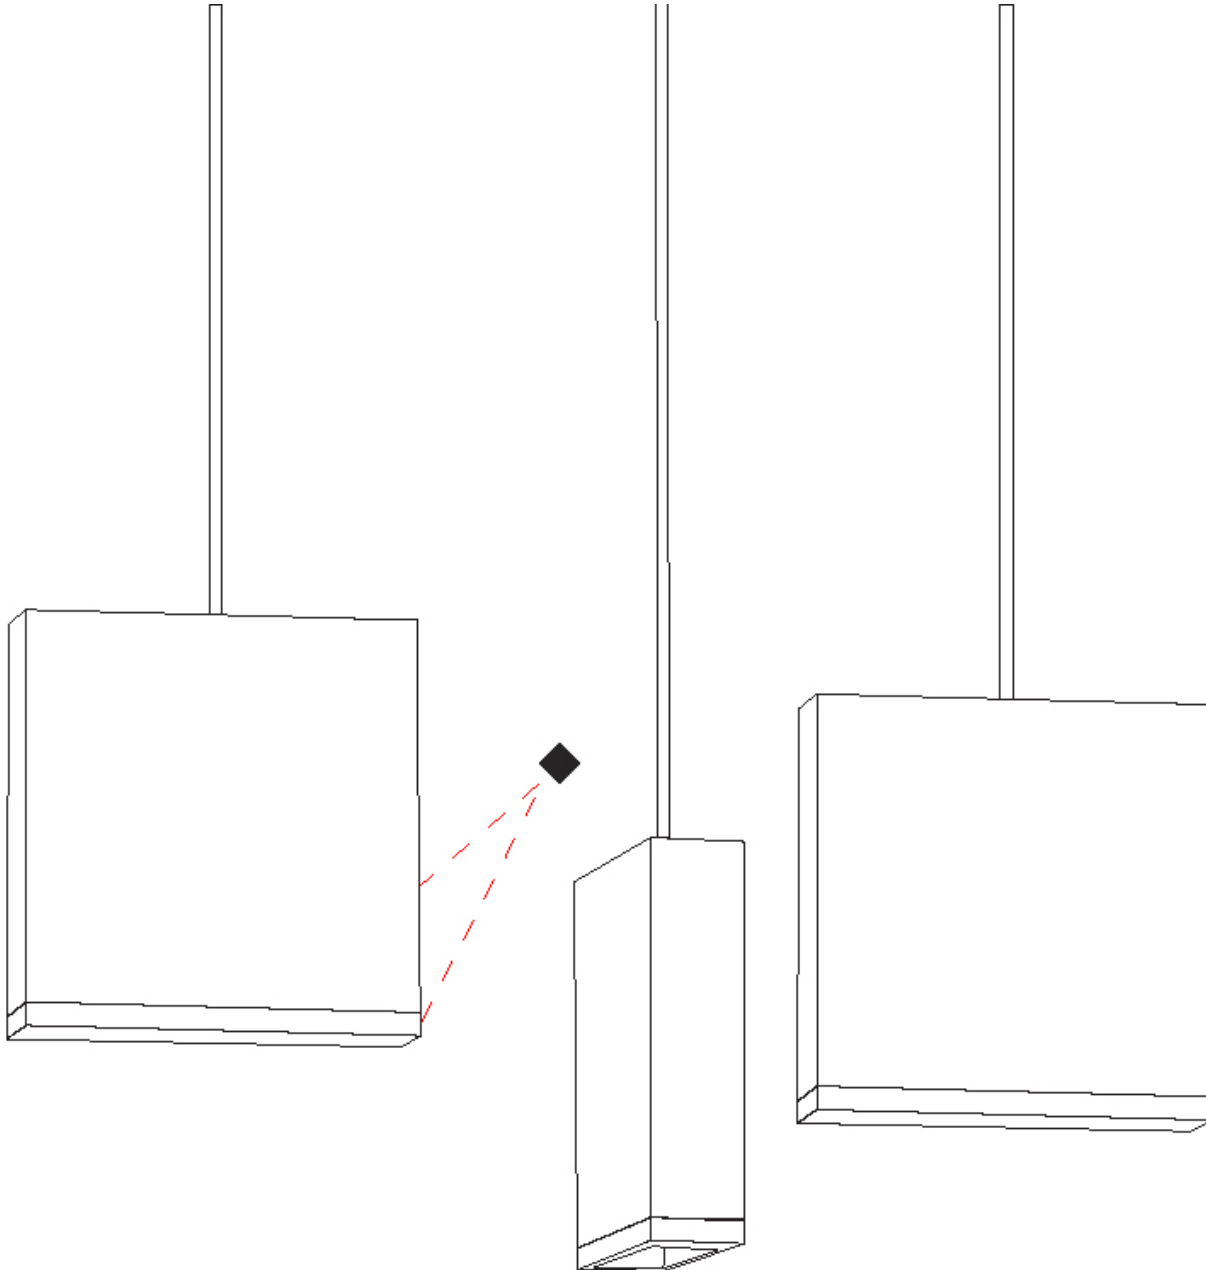

MATCH 3 LIGHT SUSPENSION

D101469-

PROJECT	_____
TYPE	_____
SPECIFIER	_____
QUANTITY	_____
DATE	_____

D