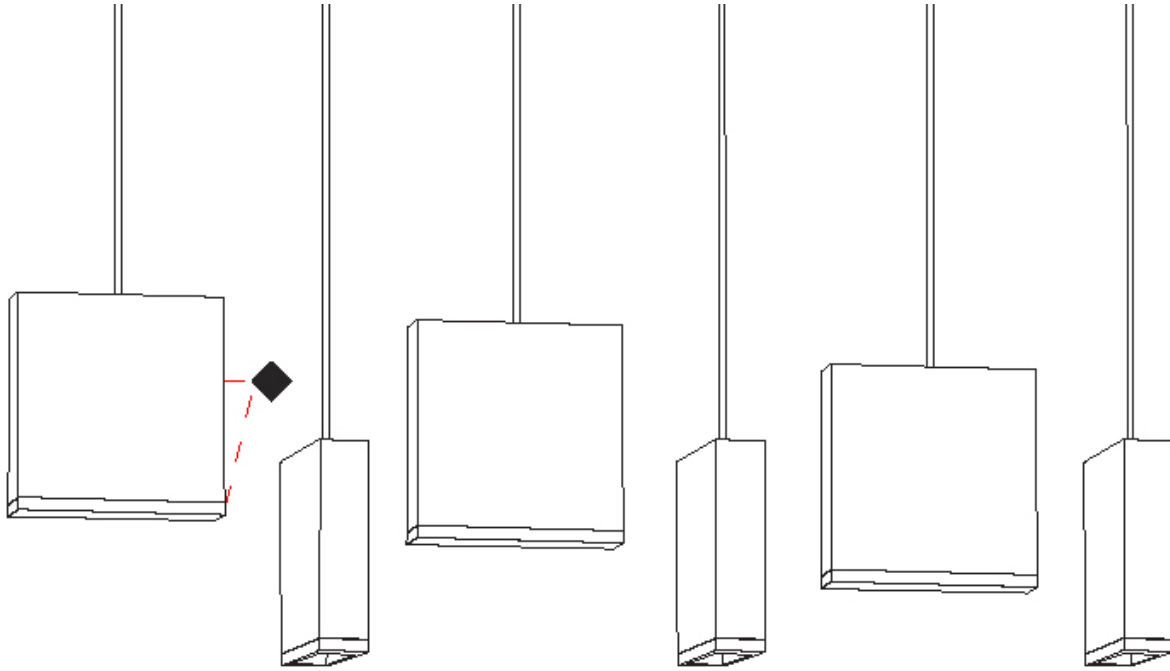

MATCH 6 LIGHT SUSPENSION

D101472-

PROJECT	_____
TYPE	_____
SPECIFIER	_____
QUANTITY	_____
DATE	_____

D