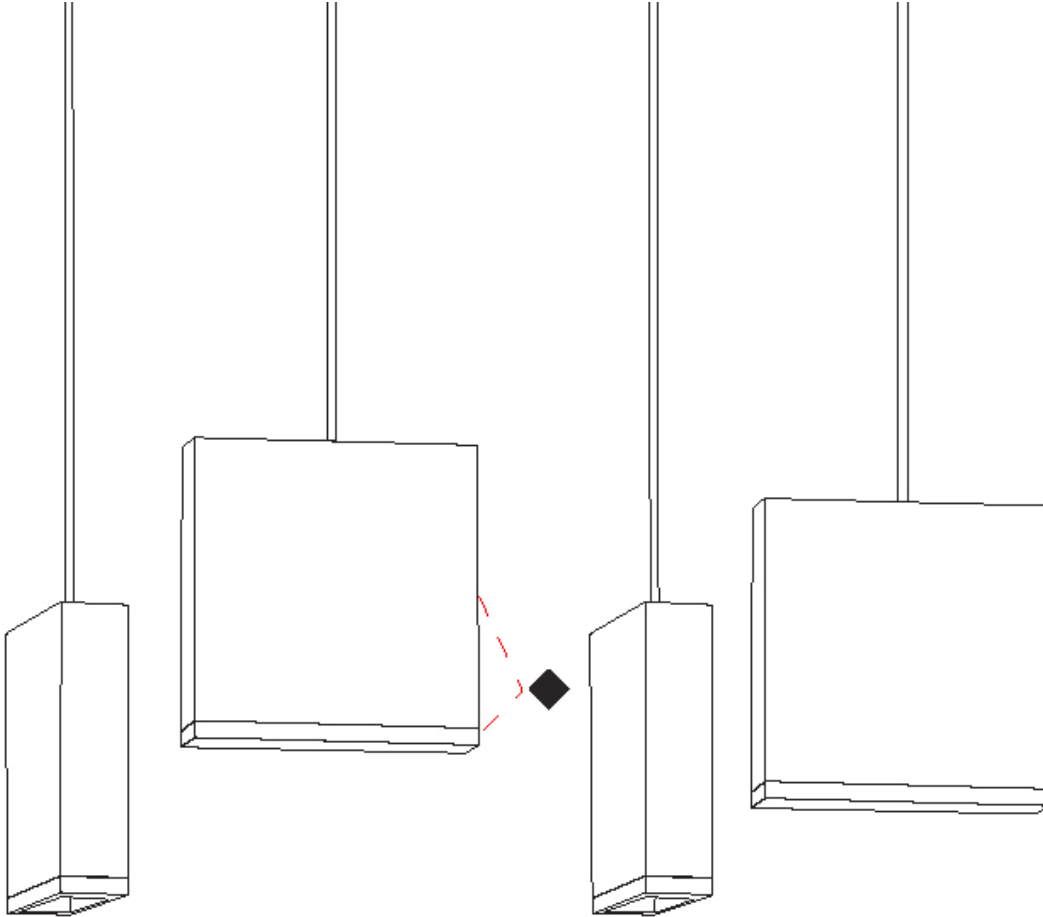

MATCH 4 LIGHT SUSPENSION

D101470-

PROJECT _____

TYPE _____

SPECIFIER _____

QUANTITY _____

DATE _____