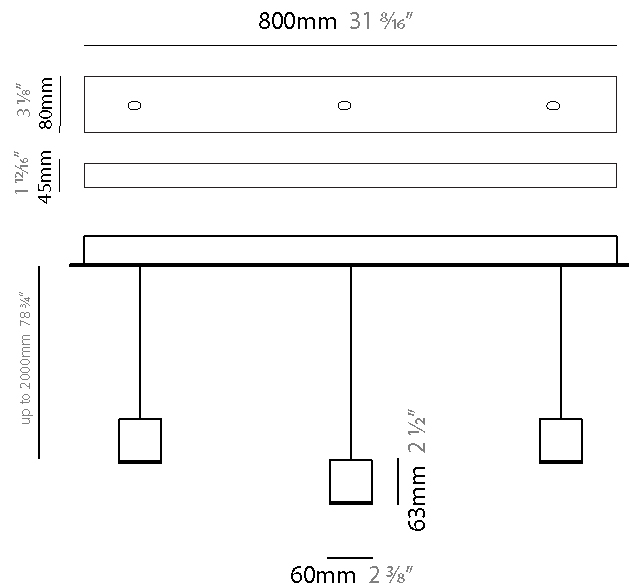

D101469-

base number Finish
Options

1. To build a product code in our configurator select the specify button on the base model # product page
2. To build a manual product code on this datasheet choose from the options listed below in blue font and add the suffix to the base model #

GENERAL

Series: Match
Subseries: Match 3 Light
Partner: Quasar
Division: Design
Installation: Suspension
Product Type: Pendant
Mounting Location: Ceiling
Light Distribution: Downlight

PHYSICAL

Shape: Rectangle
Length (mm): 800
Length (in): 31 1/2
Width (mm): 80
Width (in): 3 1/8
Height (mm): 63
Height (in): 2 1/2
Max. Overall Height (mm): 2063
Max. Overall Height (in): 81 1/4
Weight (kg): 3
Weight (lbs): 6.61
Diffuser: Acrylic - See Finish Options
Fixture Finish: RED / ORG / YEL / GRN / LBL / TRA
Fixture Material: Aluminum
Cable Details: 2000mm Cable

ELECTRICAL

Lamp Type: LED
Input Wattage (W): 12
Total Output Wattage (W): 9.3
Dimming: Phase Dimming (120Vac Only)
Driver Included: Yes
Driver Location: Integrated
Driver Type: Constant Current - Universal
Driver Class: Class 2
Input Voltage (V): 120 - 277
Constant Current (MA): 350
Upon Request: (Not included - see components) Integral: Phase dimming @120Vac only

LED

Number of LEDs: 3
Color Temperature (°K): 2700
Max. Delivered Lumen (lm): 825
CRI: >90 CRI
Lamp Life (hrs): 50000

OPTICAL

RATINGS AND CERTIFICATIONS

Certified By: Certified for North American Standards
IP rating: IP20