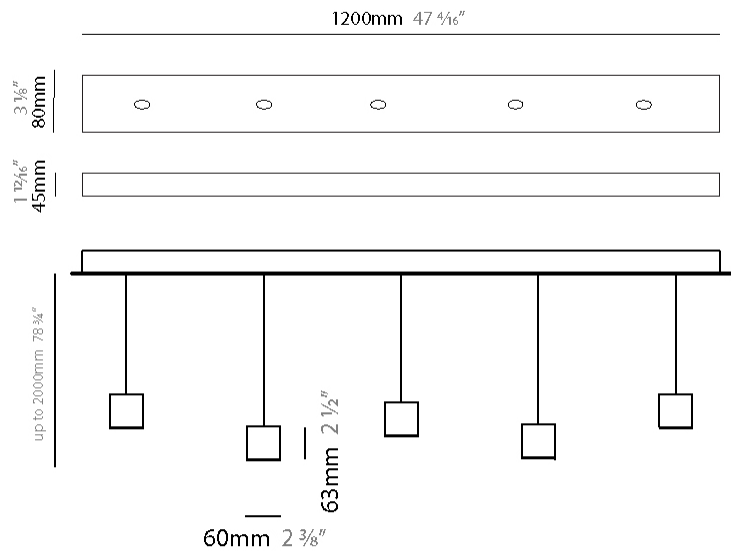

1. To build a product code in our configurator select the specify button on the base model # product page
2. To build a manual product code on this datasheet choose from the options listed below in blue font and add the suffix to the base model #

GENERAL

Series: Match
Subseries: Match 5 Light
Brand: Quasar
Division: Design
Mounting Type: Suspension
Mounting Location: Ceiling
Subcategory: Pendant

PHYSICAL

Shape: Rectangle
Length (mm): 1200
Length (in): 47 3/8"
Width (mm): 80
Width (in): 3 1/8"
Height (mm): 63
Height (in): 2 1/2"
Max. Overall Height (mm): 2063
Max. Overall Height (in): 81 1/4"
Light Distribution: Downlight
Weight (kg): 4
Weight (lbs): 8.82
Diffuser: Acrylic - See Finish Options
Fixture Finish: RED / ORG / YEL / GRN / LBL / TRA
Fixture Material: Aluminum
Cable Details: 2000mm Cable

ELECTRICAL

Lamp Type: LED
Input Wattage (W): 20
Total Output Wattage (W): 15.5
Dimming: Phase Dimming (120Vac Only)
Driver Included: Yes
Driver Location: Integrated
Driver Type: Constant Current - Universal
Driver Class: Class 2
Input Voltage (V): 120 - 277
Constant Current (MA): 350
Upon Request: (Not included - see components) Integral: Phase dimming @120Vac only

LED

Number of LEDs: 5
Color Temperature (°K): 2700
Max. Delivered Lumen (lm): 1375
CRI: >90 CRI
Lamp Life (hrs): 50000

OPTICAL

RATINGS AND CERTIFICATIONS

Certified By: Certified for North American Standards
IP rating: IP20